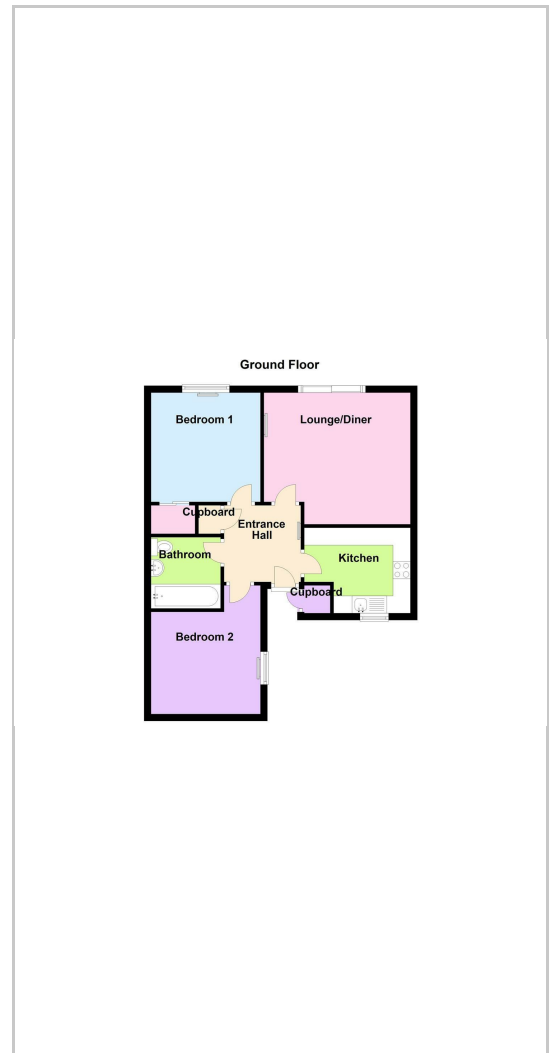

Entrance Hall  
 Fitted carpet, textured ceiling, loft hatch, door to cupboard.  
 door to:

Lounge/Diner 4.22m (13'10") x 3.71m (12'2") max  
 Fitted carpet, telephone point, TV point, textured ceiling,  
 patio door to rear garden.

Kitchen 3.05m (10') max x 2.46m (8'1")  
 Fitted with a matching range of base and eye level units with  
 worktop space over, stainless steel sink unit with single  
 drainer and mixer tap, plumbing for automatic washing  
 machine, space for fridge/freezer, fan assisted oven, four ring  
 electric hob with extractor hood over, window to front, tiled  
 flooring, textured ceiling.

Bathroom  
 Fitted with three piece suite comprising panelled bath with  
 separate electric shower over, pedestal wash hand basin and  
 low-level WC, tiled surround, ceramic tiled flooring.

Bedroom 2 3.00m (9'10") x 2.95m (9'8")  
 Window to side, fitted carpet, textured ceiling.

## Floor Plans